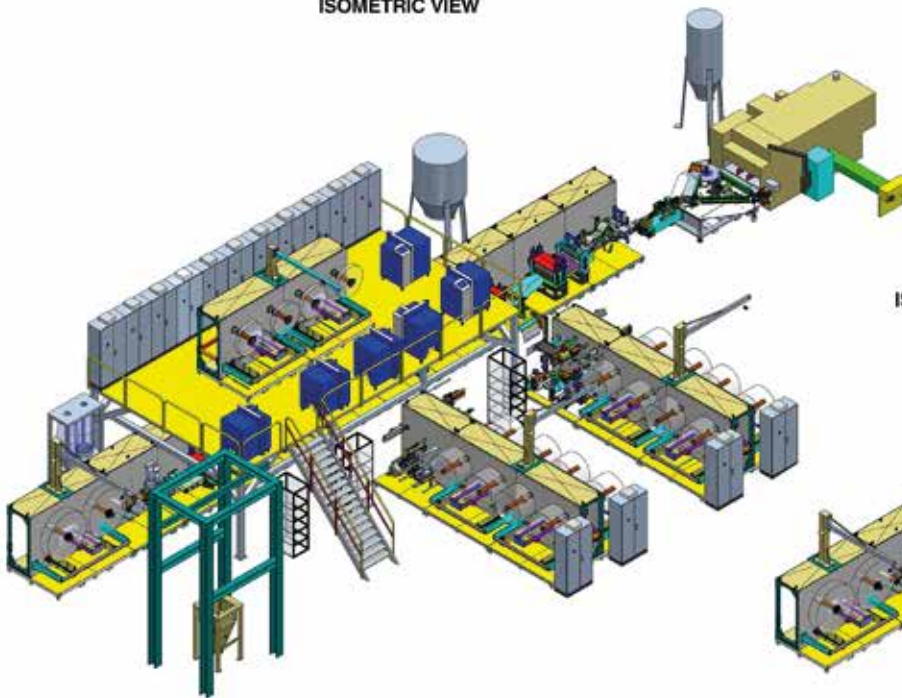

ADULT DIAPERS MACHINES

AD300 FL - Full Servo Fluffless

Speed: up to 300 pcs/min.

Adult incontinent diaper production line capable to produce small, medium, large and extra large incontinent / adult diapers with an option of producing **Underpads**.

LIGHT INCO 550 FL Fluffless

ISOMETRIC VIEW

ISOMETRIC VIEW BOTTOM
DETAIL MACHINE