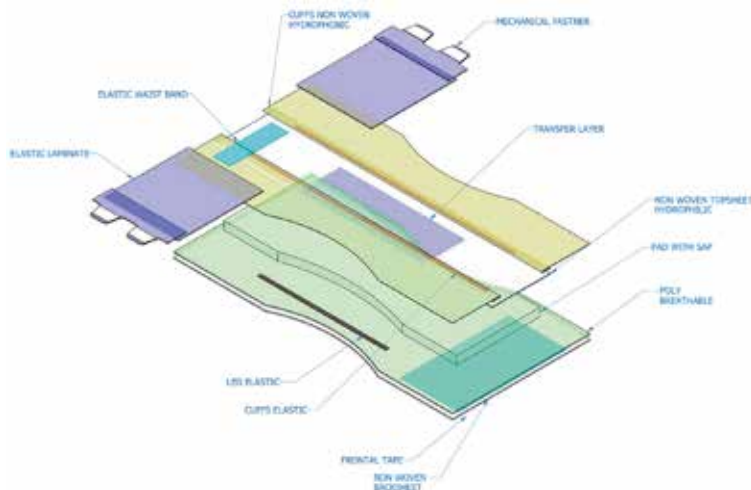

ADULT DIAPERS MACHINES

AD300 FL - Full Servo Fluffless

Speed: up to 300 pcs/min.

Adult incontinent diaper production line capable to produce small, medium, large and extra large incontinent / adult diapers with an option of producing **Underpads**.

ADVANTAGES of FL:

- Smaller machine;
- More efficiency;
- Less space occupation;
- Drastic electrical saving.

AD 150 FL - Mechanical Fluffless

AD 250 FL - Hybrid Fluffless

AD 300 FL - Full Servo Fluffless

LIGHT INCO 550 FL Fluffless

ISOMETRIC VIEW

ISOMETRIC VIEW BOTTOM
DETAIL MACHINE